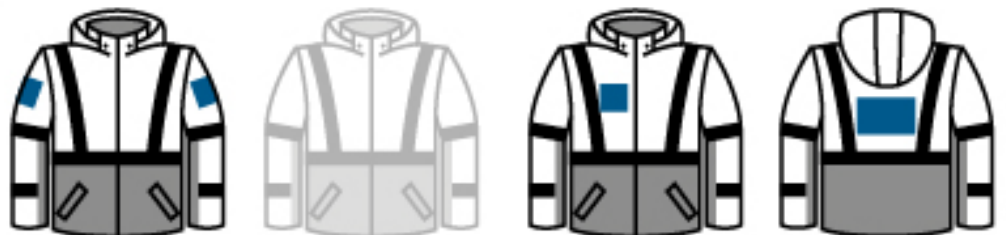

# RIPSTOP WINTER BOMBER JACKET

8010

8011

BACK

BACK

- ▶ Outershell: 100% Waterproof RipStop Shell
- ▶ Inner: 4 3/4 OZ Poly Fill Insulation
- ▶ 2 inches Reflective Tape with Contrasting Trim
- ▶ Closure: Zip Closure with Snap Storm Flap
- ▶ Pockets: Two Cargo pockets, Hand pocket set under cargo pockets, Chest pocket inside
- ▶ Elasticized Waist Band and Wrist Cuffs Mic Holders
- ▶ 8010- ANSI/ISEA 107-2015, Type R Class 3
- ▶ 8011-ANSI/ISEA 107-2015, Type P Class 1
- ▶ Available Sizes: SM-5XL
- ▶ Item # 8010-Lime, 8011- Black
- ▶ ⚠ WARNING: Cancer and reproductive harm – California residents click here.

## CUSTOM LOGO PRINT AREAS AVAILABLE:

SAFETY JACKETS	M	L	XL	2XL	3XL	4XL	5XL
Chest	38-40	42-44	46-48	50-52	54-56	58-60	62-64
Length	27,5	28	29	30	31	32	33